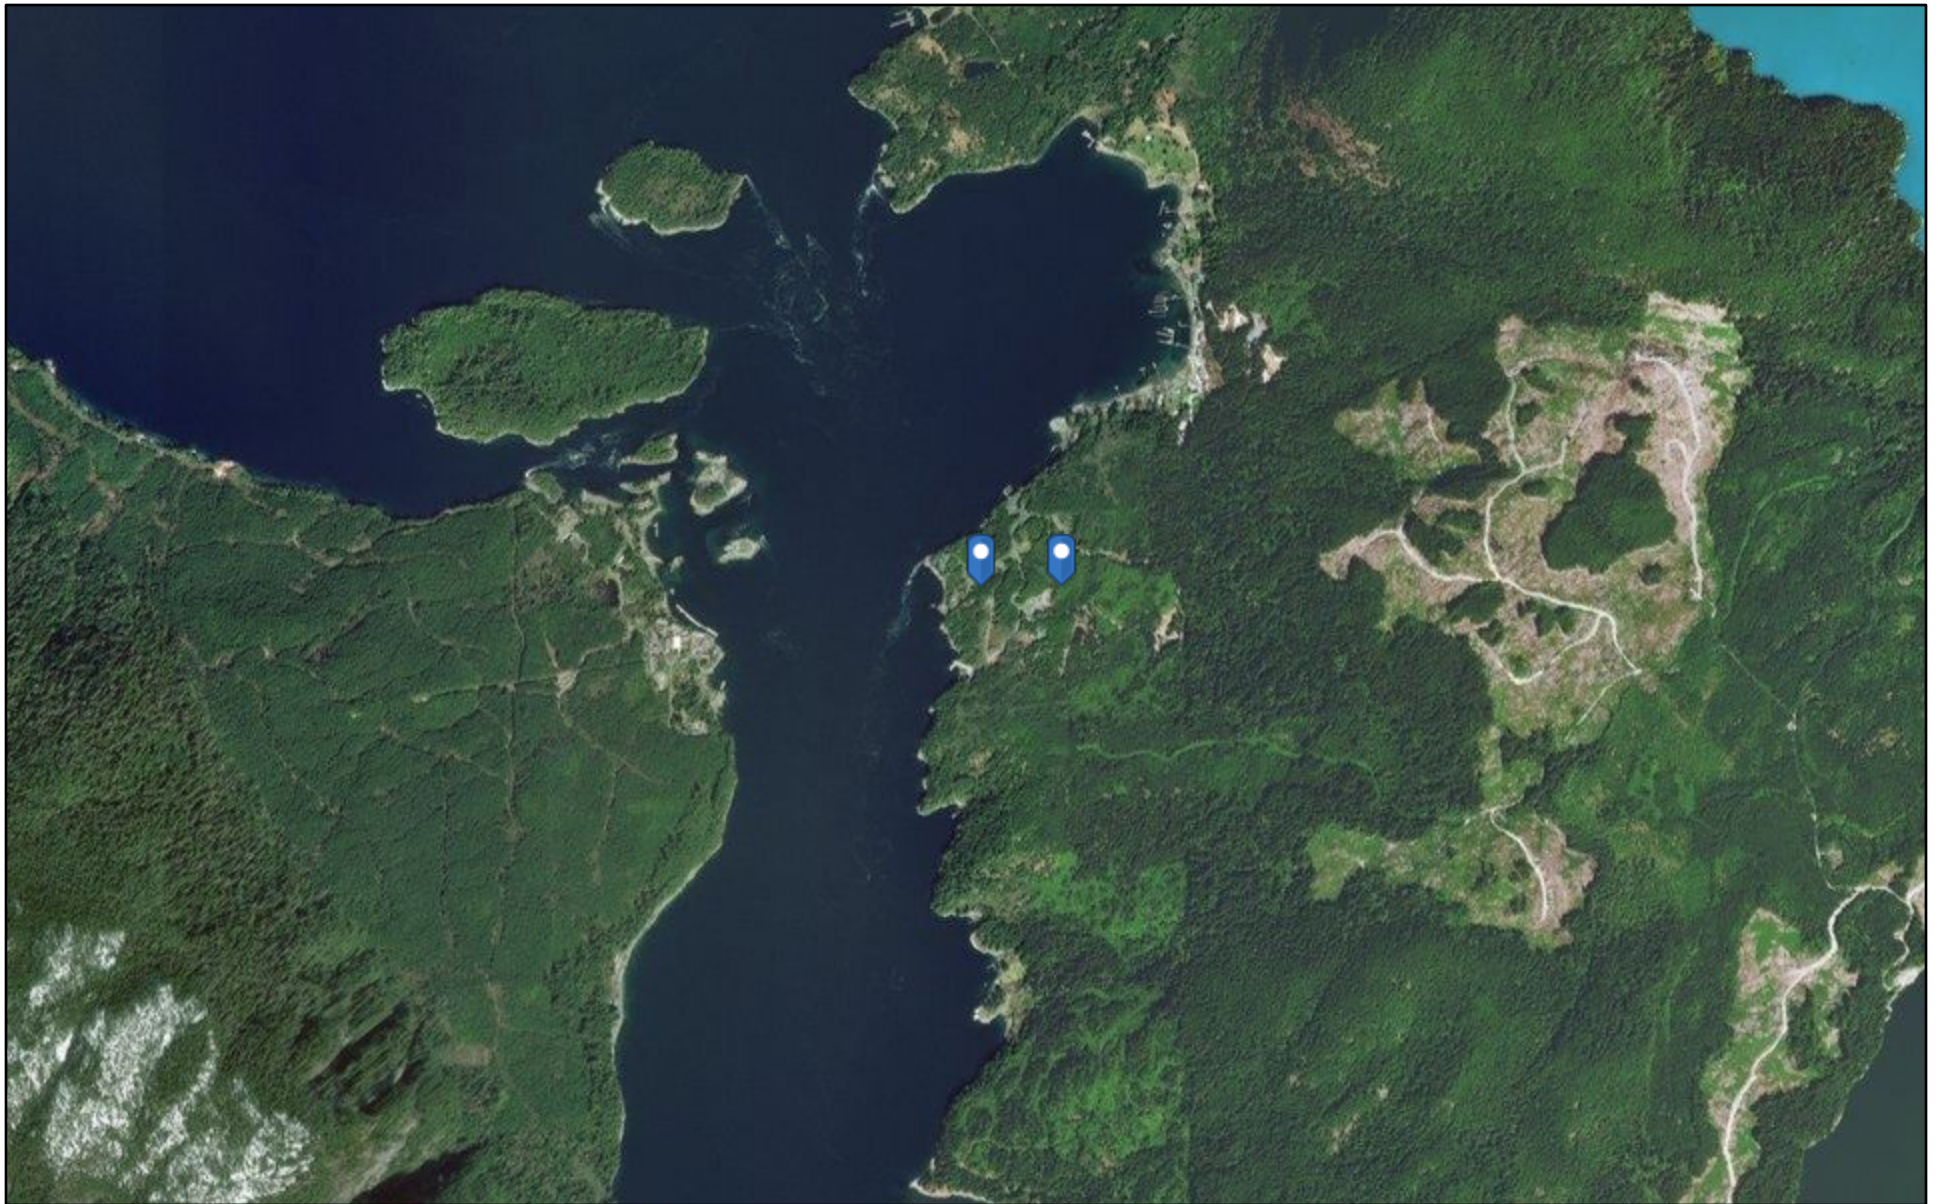

# Goose Landing, Stuart Island BC

6/12/2018, 11:43:53 AM

Administrative Boundary ■ Provincial Parks

Electoral Area

BC Parks, Ecological Reserves, and Protected Areas

© 2018 Microsoft Corporation © 2018 DigitalGlobe ©CNES (2018)  
Distribution Airbus DS

SRD GIS  
©Strathcona Regional District