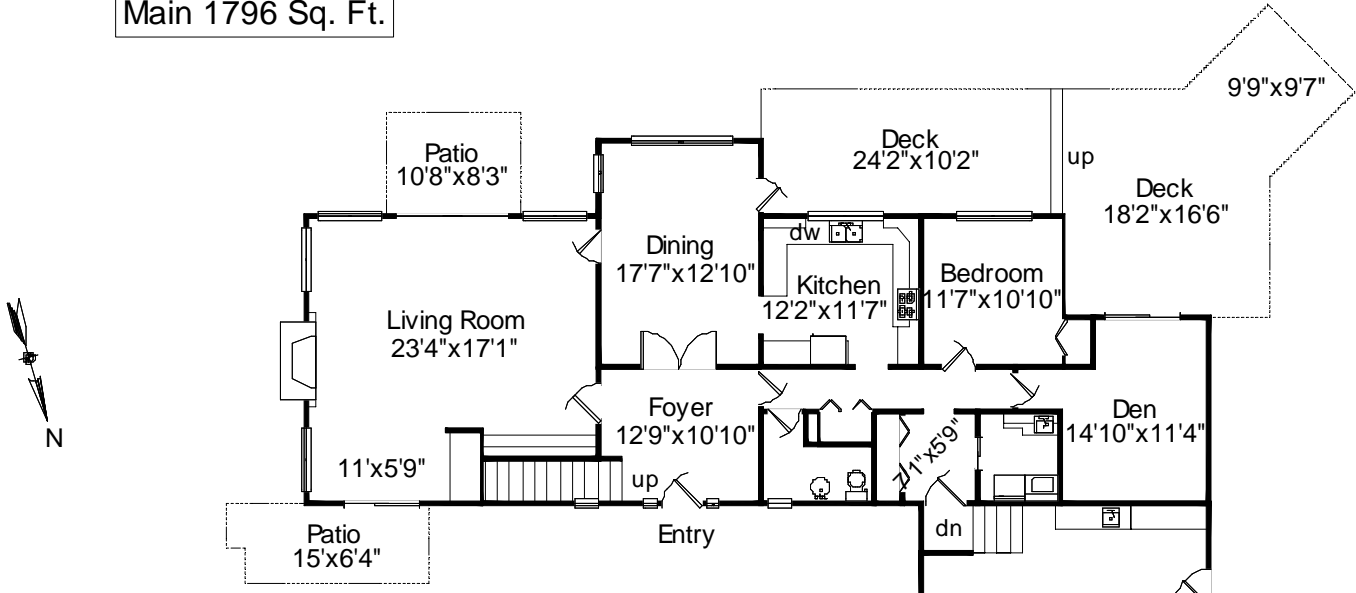

7359 McMillan Road Sooke, BC V9Z 0S7

Main 1796 Sq. Ft.

Upper 2068 Sq. Ft.

	Finished Sq. ft	Unfinished Sq. ft	Total Sq. ft
Main	1796	0	1796
Upper	1969	99	2068
Total	3765	99	3864
Garage	0	675	675
Decks/Patios	0	844	844

Prepared for the exclusive use of Daniela Novosadova of Pemberton Holmes
File # 414 Measured Aug 21, 2008
by True Measurement (250) 744-0911
Victoria, BC

All information for illustration purpose only. Measurements are approximate. If precise dimensions are required purchaser to verify.