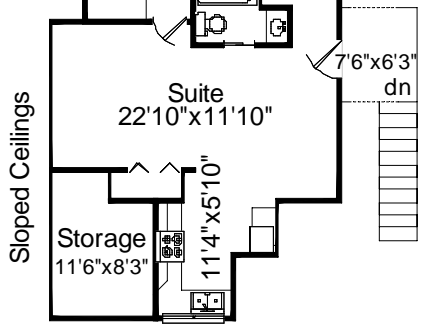

7359 McMillan Road Sooke, BC V9Z 0S7

Main 1796 Sq. Ft.

Upper 2068 Sq. Ft.

	Finished Sq. ft	Unfinished Sq. ft	Total Sq. ft
Main	1796	0	1796
Upper	1969	99	2068
Total	3765	99	3864
Garage	0	675	675
Decks/Patios	0	844	844

Prepared for the exclusive use of Daniela Novosadova of Pemberton Holmes
File # 414 Measured Aug 21, 2008
by True Measurement (250) 744-0911
Victoria, BC

All information for illustration purpose only. Measurements are approximate. If precise dimensions are required purchaser to verify.