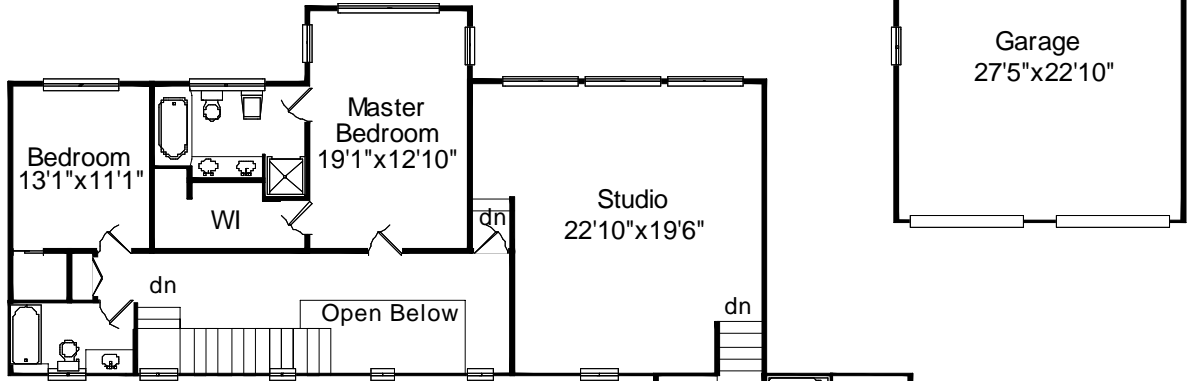

7359 McMillan Road Sooke, BC V9Z 0S7

Main 1796 Sq. Ft.

Upper 2068 Sq. Ft.

	Finished Sq. ft	Unfinished Sq. ft	Total Sq. ft
Main	1796	0	1796
Upper	1969	99	2068
Total	3765	99	3864
Garage	0	675	675
Decks/Patios	0	844	844

Prepared for the exclusive use of Daniela Novosadova of Pemberton Holmes
File # 414 Measured Aug 21, 2008
by True Measurement (250) 744-0911
Victoria, BC

All information for illustration purpose only. Measurements are approximate. If precise dimensions are required purchaser to verify.